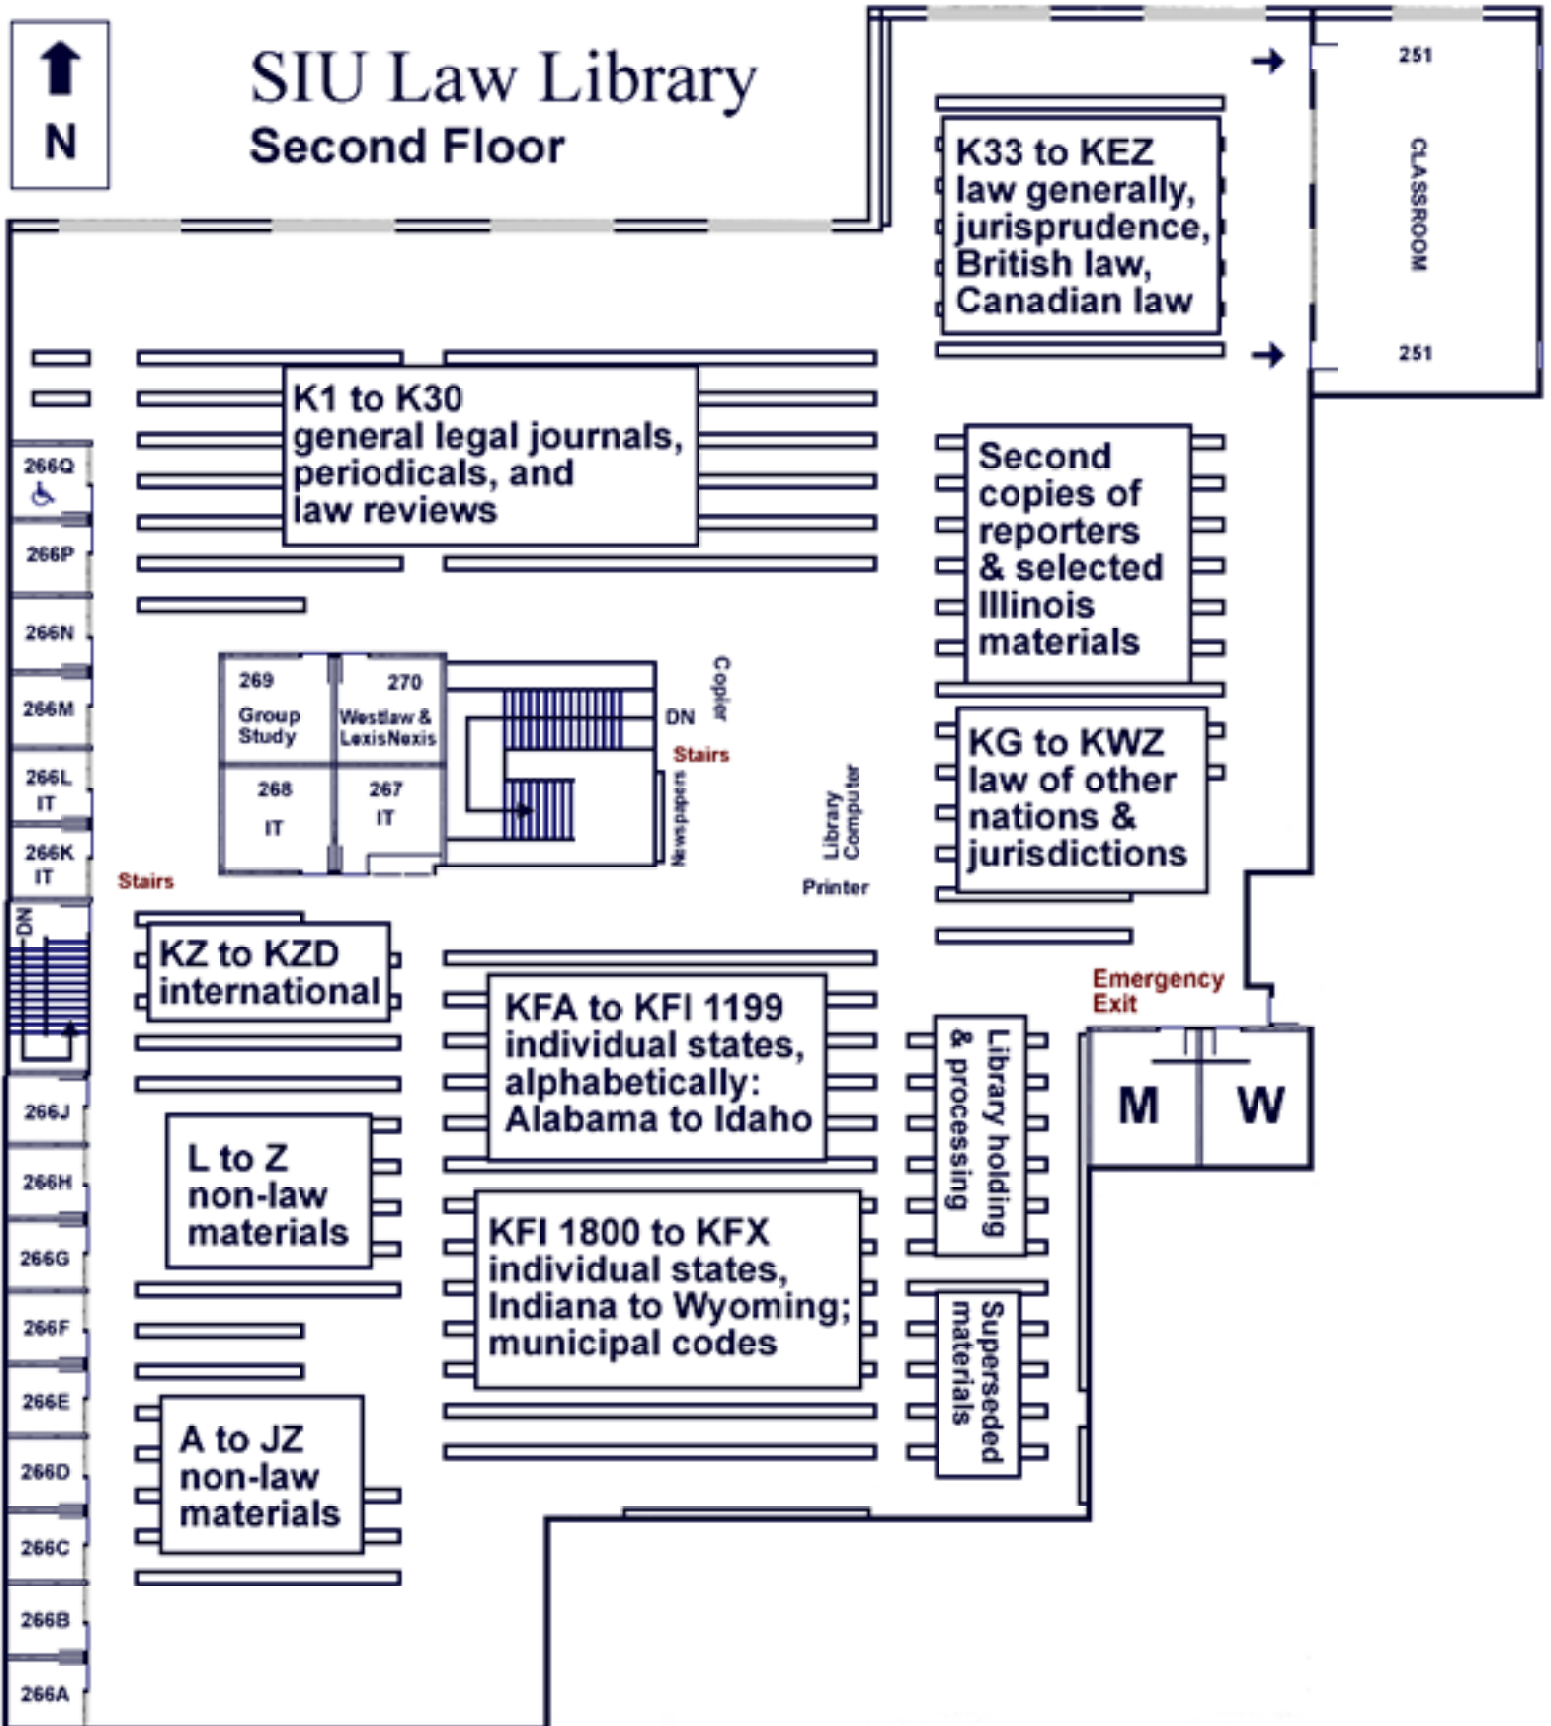

SIU Law Library Second Floor

- 266Q
- 266P
- 266N
- 266M
- 266L IT
- 266K IT
- 266J
- 266H
- 266G
- 266F
- 266E
- 266D
- 266C
- 266B
- 266A

251
CLASSROOM
251

Emergency Exit

M W

Copier
DN
Stairs
subbasement

Library Computer
Printer

Stairs

KZ to KZD international

L to Z non-law materials

A to JZ non-law materials

KFA to KFI 1199 individual states, alphabetically: Alabama to Idaho

KFI 1800 to KFX individual states, Indiana to Wyoming; municipal codes

Library holding & processing

Superseded materials

K1 to K30 general legal journals, periodicals, and law reviews

K33 to KEZ law generally, jurisprudence, British law, Canadian law

Second copies of reporters & selected Illinois materials

KG to KWZ law of other nations & jurisdictions

269 Group Study
270 Westlaw & LexisNexis
268 IT
267 IT